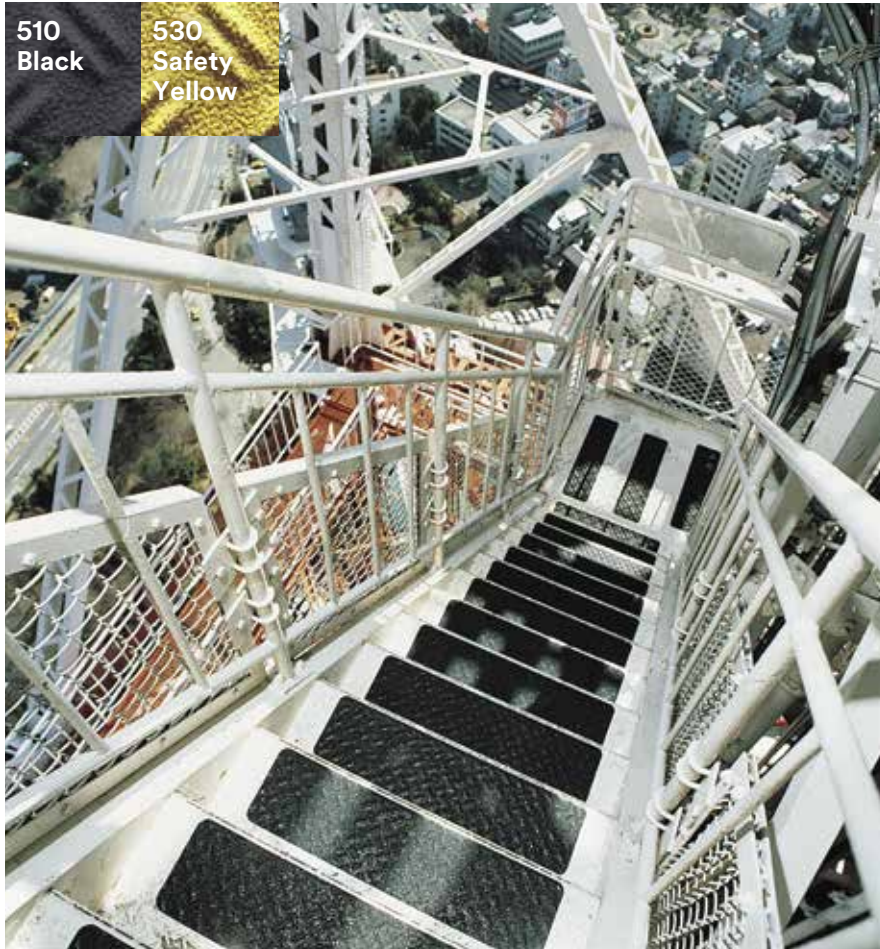

3M Science.
Applied to Life.™

3M™ Safety-Walk™
Slip-Resistant Tapes & Treads

**The Science of
Walking Safely**

A science dedicated to helping you reduce the risk of slips, trips and falls.

In the tortuous world of slips, trips and falls, 3M™ Safety-Walk™ Slip-Resistant Tapes and Treads stand tall as an effective prevention aid. These mineral and non-mineral coated products of 3M science are offered in many sizes, colors and textures, along with multi-color, printed and luminescent choices. All designed to help you avoid injuries, reduce costs and maintain your good standing.

For barefoot and shoe traffic areas

310 Black
370 Gray

3M™ Safety-Walk™ Slip-Resistant Medium Resilient Tapes and Treads

Locker rooms | Around hot tubs and
pools | Boats | Personal watercraft |
Water skis | Exercise equipment |
Conveyers

500 Series.

For irregular and contoured surfaces

3M™ Safety-Walk™ Slip-Resistant Conformable Tapes and Treads

Stairs | Ladders | Loading ramps | Platforms | Irregular surfaces like diamond plating | Flat surfaces with rivets or screw heads