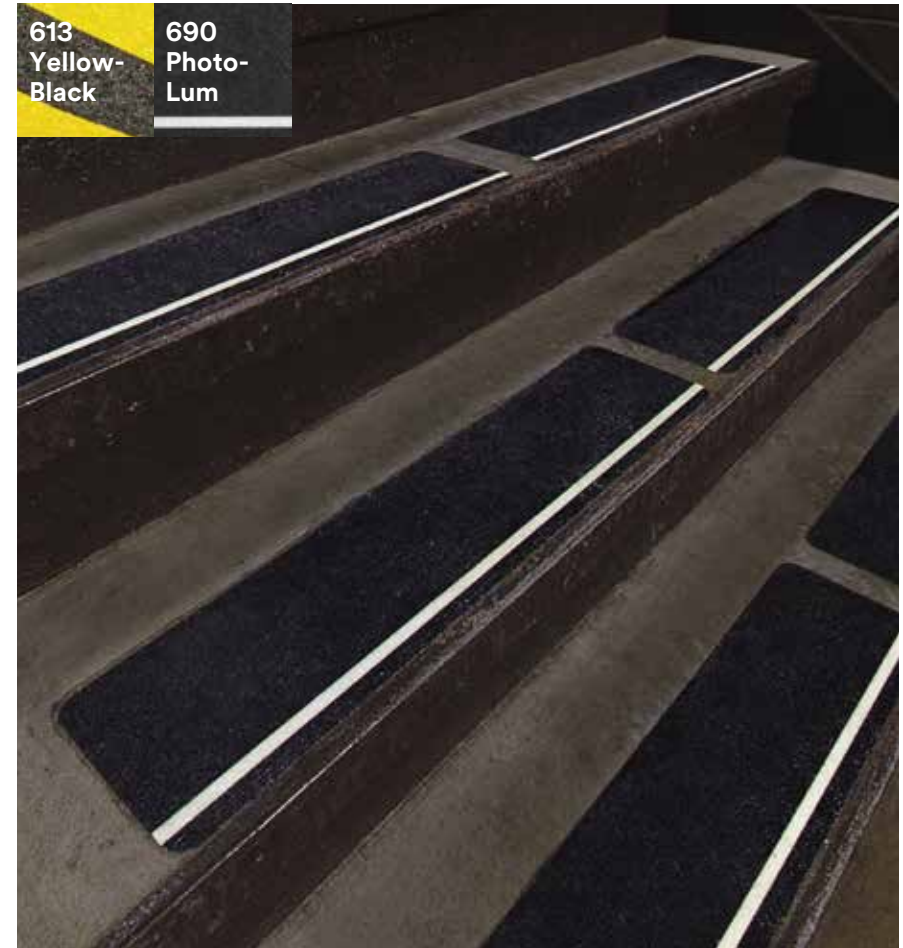

500 Series.

For irregular and contoured surfaces

3M™ Safety-Walk™ Slip-Resistant Conformable Tapes and Treads

Stairs | Ladders | Loading ramps | Platforms | Irregular surfaces like diamond plating | Flat surfaces with rivets or screw heads

700 Series.

For extreme conditions

3M™ Safety-Walk™ Slip-Resistant Coarse Tapes and Treads

Construction vehicles | Ship and plane decks | Trains | Semi-trailers | Oily wet areas | Platforms and ramps | Machine shops | Agriculture and forestry equipment | Recreational vehicles

600 Series.

For light to heavy shoe traffic areas

3M™ Safety-Walk™ Slip-Resistant General Purpose Tapes and Treads

Flat surfaces | Steps | Stairways | Entrances | Ramps | Ladders | Lawn equipment | Snowmobiles | Scooters | Construction machinery and vehicles | Other machinery and vehicles

Highly durable mineral particles with low profile that helps reduce trip hazard

600 Series.

For shoe traffic areas with graphic opportunity

3M™ Safety-Walk™ Slip-Resistant General Purpose Tapes and Treads