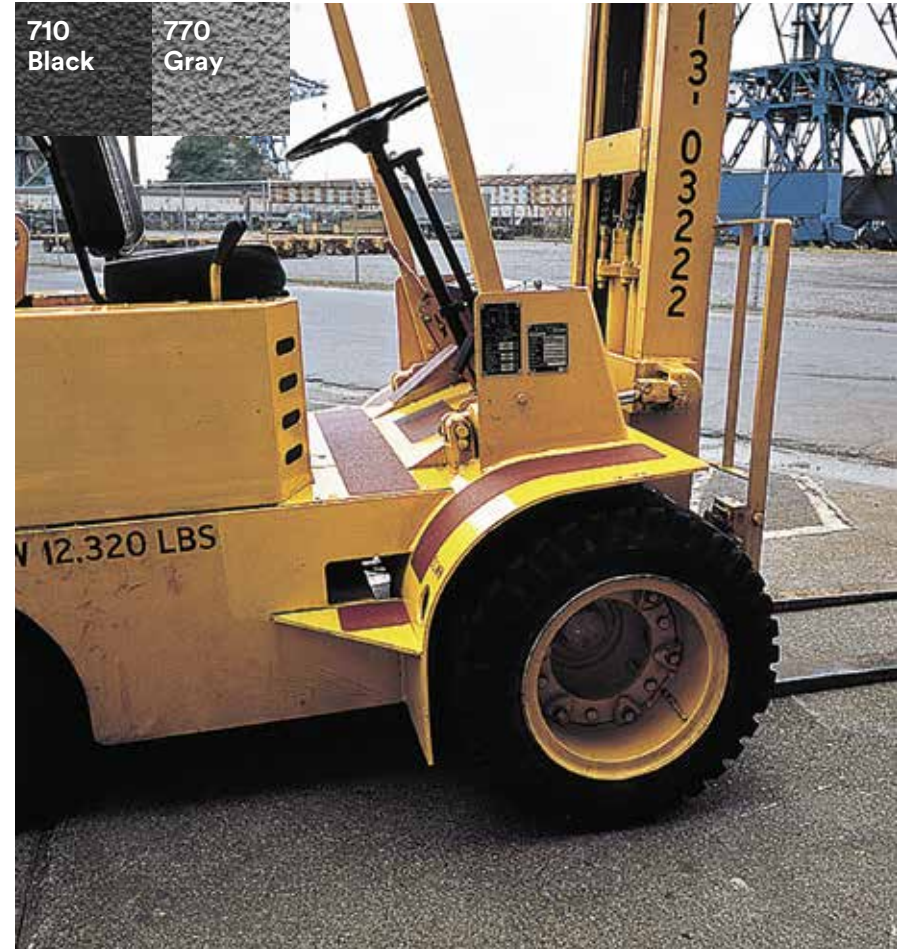

500 Series.

For irregular and contoured surfaces

3M™ Safety-Walk™ Slip-Resistant Conformable Tapes and Treads

Stairs | Ladders | Loading ramps | Platforms | Irregular surfaces like diamond plating | Flat surfaces with rivets or screw heads

700 Series.

For extreme conditions

3M™ Safety-Walk™ Slip-Resistant Coarse Tapes and Treads

Construction vehicles | Ship and plane decks | Trains | Semi-trailers | Oily wet areas | Platforms and ramps | Machine shops | Agriculture and forestry equipment | Recreational vehicles