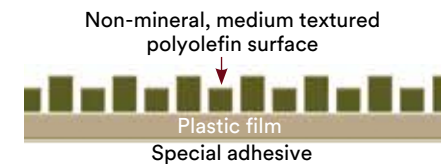

3M™ Safety-Walk™ Slip-Resistant Medium Resilient Tapes and Treads

Locker rooms | Around hot tubs and
pools | Boats | Personal watercraft |
Water skis | Exercise equipment |
Conveyers