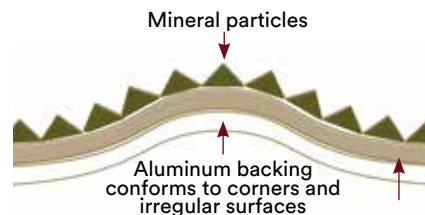

200 Series.

For wet, barefoot traffic areas

220 Clear
280 White
7705 White

3M™ Safety-Walk™ Slip-Resistant Fine Resilient Tapes and Treads

Showers | Tubs | Surfboards |
Around hot tubs and pools

300 Series.

For barefoot and shoe traffic areas

310 Black
370 Gray

3M™ Safety-Walk™ Slip-Resistant Medium Resilient Tapes and Treads

Locker rooms | Around hot tubs and
pools | Boats | Personal watercraft |
Water skis | Exercise equipment |
Conveyers

500 Series.

For irregular and contoured surfaces

3M™ Safety-Walk™ Slip-Resistant Conformable Tapes and Treads

Stairs | Ladders | Loading ramps | Platforms | Irregular surfaces like diamond plating | Flat surfaces with rivets or screw heads